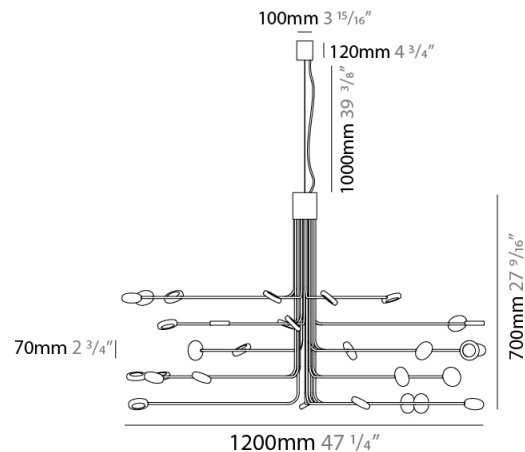

PROJECT	
TYPE	
SPECIFIER	
QUANTITY	
DATE	

ARBOR 30 LIGHT SUSPENSION

D41002-

base number   Finish
Options

1. To build a product code in our configurator select the specify button on the base model # product page
2. To build a manual product code on this datasheet choose from the options listed below in blue font and add the suffix to the base model #

GENERAL

Series: Arbor
Subseries: Arbor 30 Light
Partner: Icone
Division: Design
Installation: Suspension
Product Type: Chandelier
Mounting Location: Ceiling
Light Distribution: Adjustable

PHYSICAL

Shape: Abstract
Diameter (mm): 1200
Diameter (in): 47 1/4
Height (mm): 700
Height (in): 27 5/16
Max. Overall Height (mm): 1820
Max. Overall Height (in): 71 5/8
[Fixture Finish: WHI / GSR](#)
Fixture Material: Metal

ELECTRICAL

Lamp Type: LED
Total Output Wattage (W): 150
Dimming: Electronic Low Voltage Dimming
Input Voltage (V): 120Vac Direct Line

LED

Number of LEDs: 30
Color Temperature (°K): 3000
Nominal Lumen (lm): 10500
CRI: >90 CRI
Lamp Life (hrs): 50000

OPTICAL

RATINGS AND CERTIFICATIONS

Certified By: Certified for North American Standards
IP rating: IP20